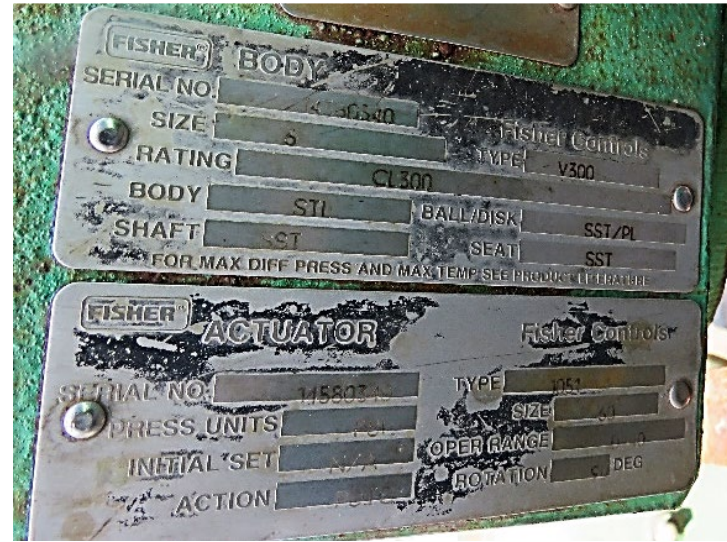

SLE 22-001 Fisher Control Valve Sale

SLE 22-001 Fisher Control Valve Sale

SLE 22-001 Fisher Control Valve Sale

SLE 22-001 Fisher Control Valve Sale

# SLE 22-001 Fisher Control Valve Sale

SLE 22-001 Fisher Control Valve Sale